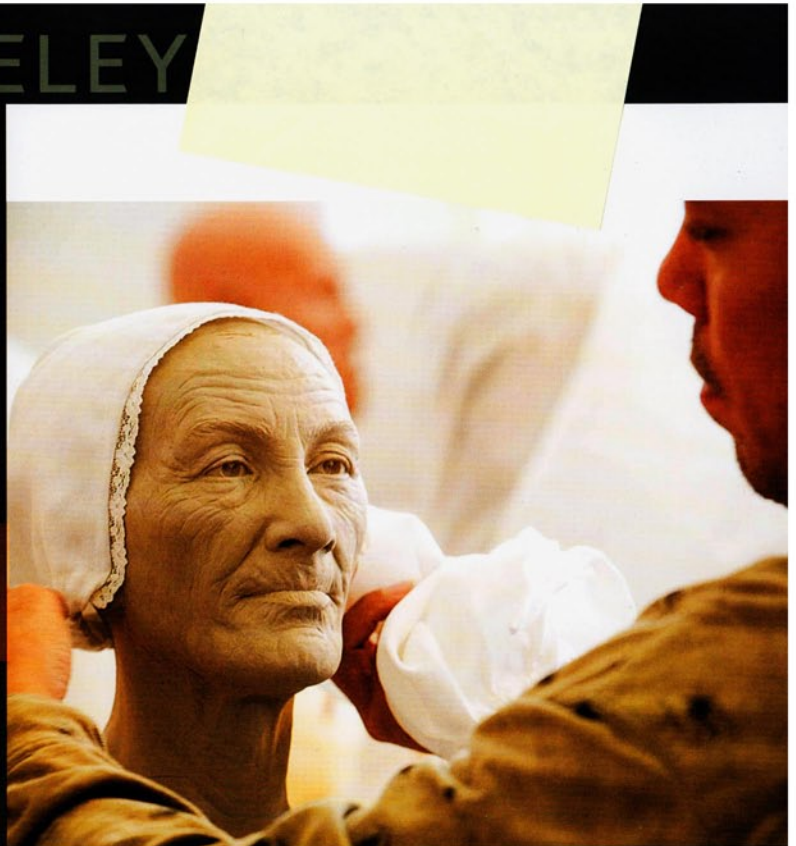

{ WRITTEN  
IN BONE }

Douglas Owsley  
Karin Bruwelheide

# ANNE WOLSELEY

Reconstruction by StudioEIS based on facial reconstruction by forensic artist and anthropologist Sharon A. Long.